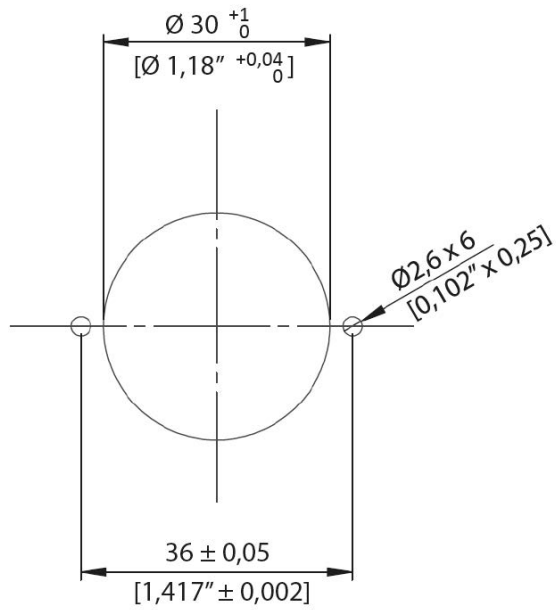

Installation Instructions BROEN-LAB UniFlex™ - M30 (mixing tap)

94G0134

1

2

3

4

5

6