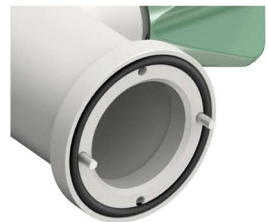

1

2

3

4

5

6

7

8

9

10

11

12

13

14

15

16

17