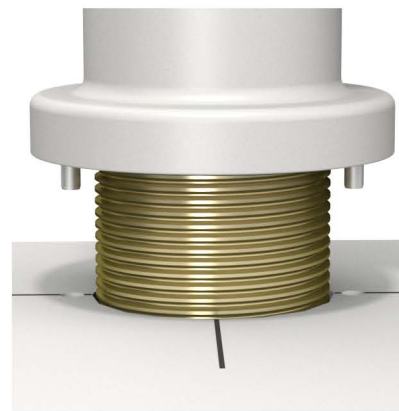

Installation Instructions BROEN-LAB UniFlex™ - M30 (mixing tap)

94G0134

1

2

3

4

5

6

7

8

9

10

11

12

13

14