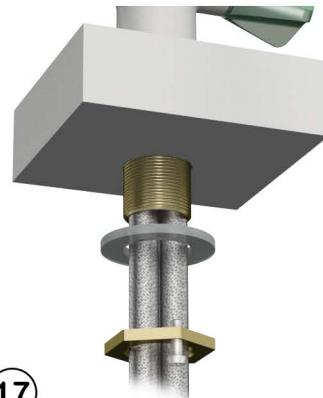

1

2

3

4

5

6

7

8

9

10

11

12

13

14

15

16

17