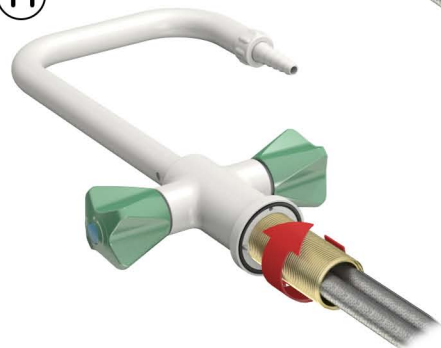

1

2

3

4

5

6

7

8

9

10

11

12

13

14

15

16

17